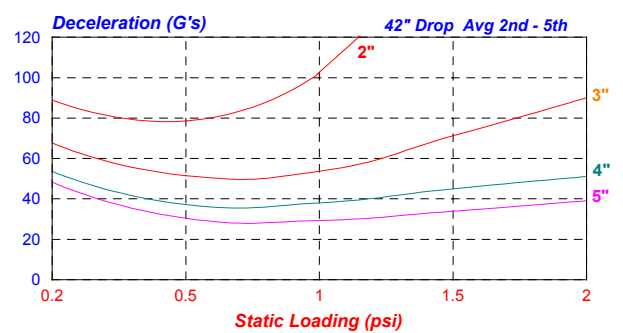

PolyPlank EXT 1.7 pcf Cushion Curves

PolyPlank EXT 2.2 pcf Cushion Curves

PolyPlank EXT 4 pcf Cushion Curves

12" Drop Avg 2nd - 5th

18" Drop Avg 2nd - 5th

24" Drop Avg 2nd - 5th

30" Drop Avg 2nd - 5th

36" Drop Avg 2nd - 5th