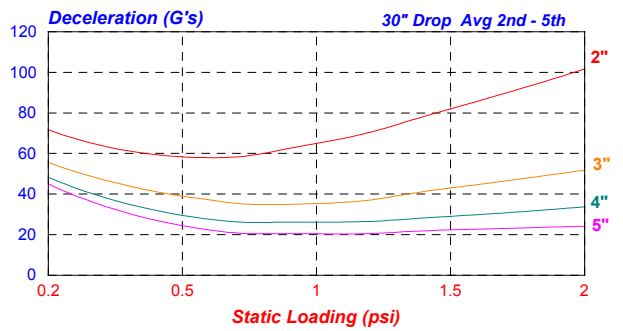

PolyPlank EXT 1.7 pcf Cushion Curves

PolyPlank EXT 2.2 pcf Cushion Curves

PolyPlank EXT 4 pcf Cushion Curves

12" Drop Avg 2nd - 5th

18" Drop Avg 2nd - 5th

24" Drop Avg 2nd - 5th

30" Drop Avg 2nd - 5th

36" Drop Avg 2nd - 5th