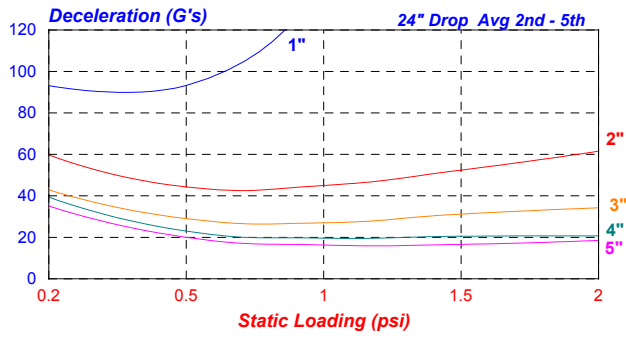

PolyPlank EXT 1.7 pcf Cushion Curves

PolyPlank EXT 2.2 pcf Cushion Curves

PolyPlank EXT 4 pcf Cushion Curves

12" Drop Avg 2nd - 5th

18" Drop Avg 2nd - 5th

24" Drop Avg 2nd - 5th

30" Drop Avg 2nd - 5th

36" Drop Avg 2nd - 5th

42" Drop Avg 2nd - 5th

48" Drop Avg 2nd - 5th

PolyPlank EXT 9 pcf Cushion Curves