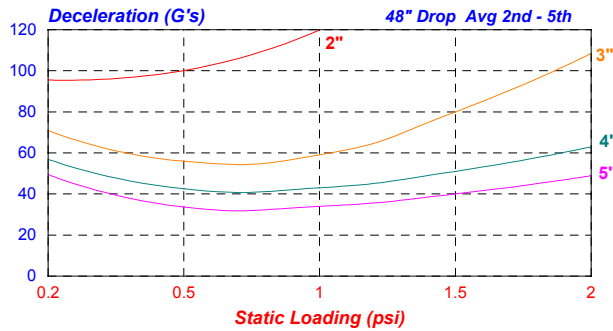

PolyPlank EXT 1.7 pcf Cushion Curves

PolyPlank EXT 2.2 pcf Cushion Curves

PolyPlank EXT 4 pcf Cushion Curves

12" Drop Avg 2nd - 5th

18" Drop Avg 2nd - 5th

24" Drop Avg 2nd - 5th

30" Drop Avg 2nd - 5th

36" Drop Avg 2nd - 5th

42" Drop Avg 2nd - 5th

48" Drop Avg 2nd - 5th

PolyPlank EXT 9 pcf Cushion Curves