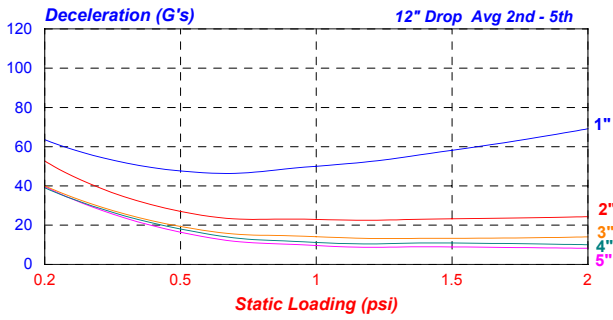

PolyPlank EXT 1.7 pcf Cushion Curves

PolyPlank EXT 2.2 pcf Cushion Curves

PolyPlank EXT 4 pcf Cushion Curves

12" Drop Avg 2nd - 5th

18" Drop Avg 2nd - 5th

24" Drop Avg 2nd - 5th

30" Drop Avg 2nd - 5th

36" Drop Avg 2nd - 5th