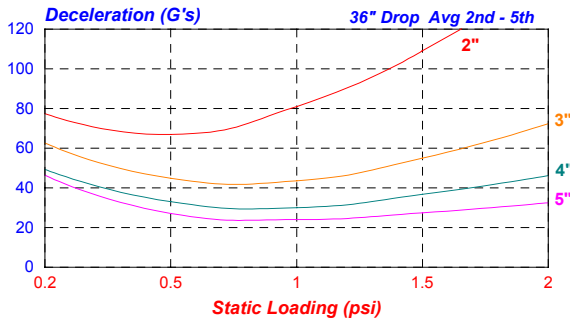

PolyPlank EXT 1.7 pcf Cushion Curves

PolyPlank EXT 2.2 pcf Cushion Curves

PolyPlank EXT 4 pcf Cushion Curves

12" Drop Avg 2nd - 5th

18" Drop Avg 2nd - 5th

24" Drop Avg 2nd - 5th

30" Drop Avg 2nd - 5th

36" Drop Avg 2nd - 5th

42" Drop Avg 2nd - 5th

48" Drop Avg 2nd - 5th

PolyPlank EXT 9 pcf Cushion Curves