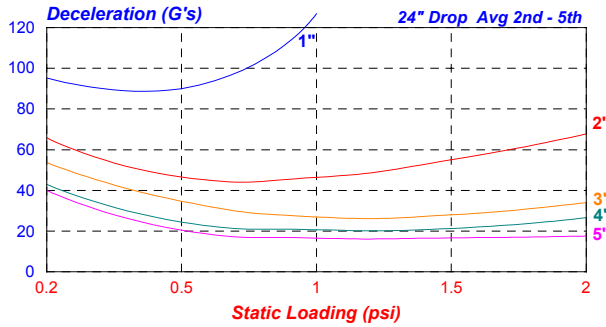

PolyPlank EXT 1.7 pcf Cushion Curves

PolyPlank EXT 2.2 pcf Cushion Curves

PolyPlank EXT 4 pcf Cushion Curves

12" Drop Avg 2nd - 5th

18" Drop Avg 2nd - 5th

24" Drop Avg 2nd - 5th

30" Drop Avg 2nd - 5th

36" Drop Avg 2nd - 5th