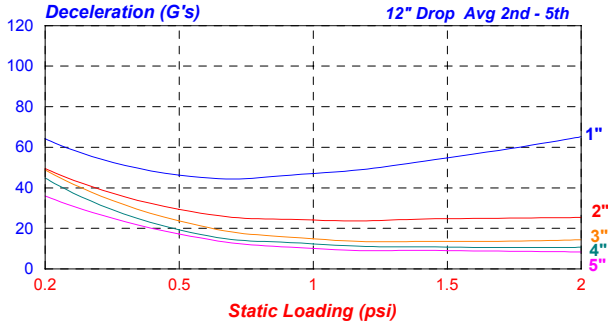

PolyPlank EXT 1.7 pcf Cushion Curves

PolyPlank EXT 2.2 pcf Cushion Curves

PolyPlank EXT 4 pcf Cushion Curves

12" Drop Avg 2nd - 5th

18" Drop Avg 2nd - 5th

24" Drop Avg 2nd - 5th

30" Drop Avg 2nd - 5th

36" Drop Avg 2nd - 5th