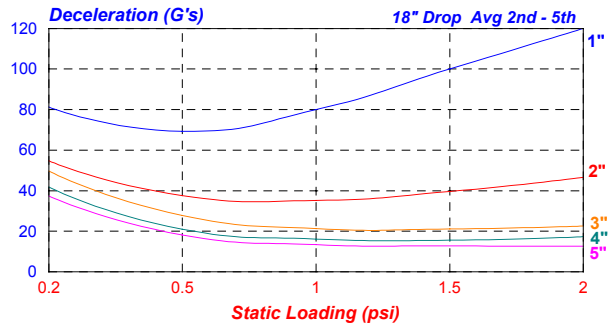

PolyPlank EXT 1.7 pcf Cushion Curves

PolyPlank EXT 2.2 pcf Cushion Curves

PolyPlank EXT 4 pcf Cushion Curves

12" Drop Avg 2nd - 5th

18" Drop Avg 2nd - 5th

24" Drop Avg 2nd - 5th

30" Drop Avg 2nd - 5th

36" Drop Avg 2nd - 5th