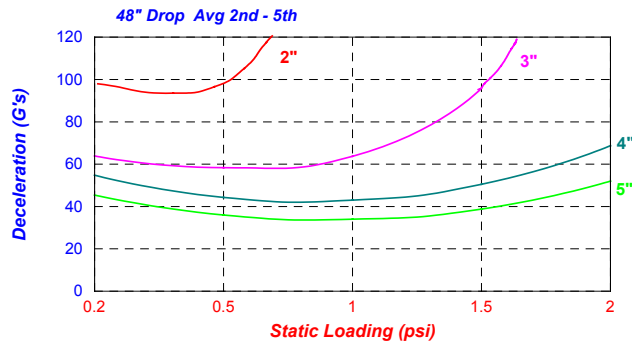

PolyPlank EXT 1.7 pcf Cushion Curves

PolyPlank EXT 2.2 pcf Cushion Curves

PolyPlank EXT 4 pcf Cushion Curves

12" Drop Avg 2nd - 5th

18" Drop Avg 2nd - 5th

24" Drop Avg 2nd - 5th

30" Drop Avg 2nd - 5th

36" Drop Avg 2nd - 5th

42" Drop Avg 2nd - 5th

48" Drop Avg 2nd - 5th

PolyPlank EXT 9 pcf Cushion Curves