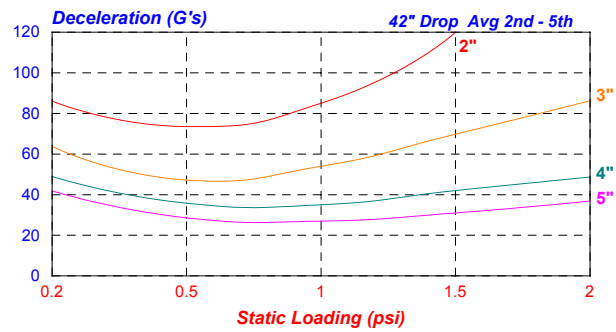

PolyPlank EXT 1.7 pcf Cushion Curves

PolyPlank EXT 2.2 pcf Cushion Curves

PolyPlank EXT 4 pcf Cushion Curves

12" Drop Avg 2nd - 5th

18" Drop Avg 2nd - 5th

24" Drop Avg 2nd - 5th

30" Drop Avg 2nd - 5th

36" Drop Avg 2nd - 5th