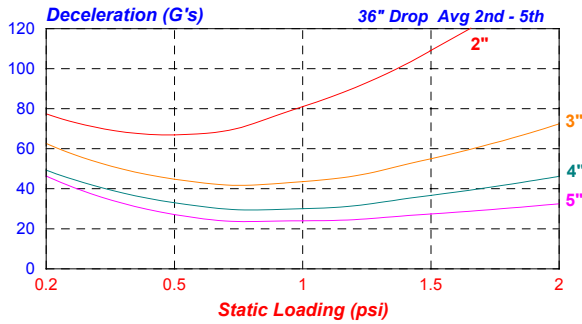

PolyPlank EXT 1.7 pcf Cushion Curves

PolyPlank EXT 2.2 pcf Cushion Curves

PolyPlank EXT 4 pcf Cushion Curves

12" Drop Avg 2nd - 5th

18" Drop Avg 2nd - 5th

24" Drop Avg 2nd - 5th

30" Drop Avg 2nd - 5th

36" Drop Avg 2nd - 5th

42" Drop Avg 2nd - 5th

48" Drop Avg 2nd - 5th

PolyPlank EXT 9 pcf Cushion Curves