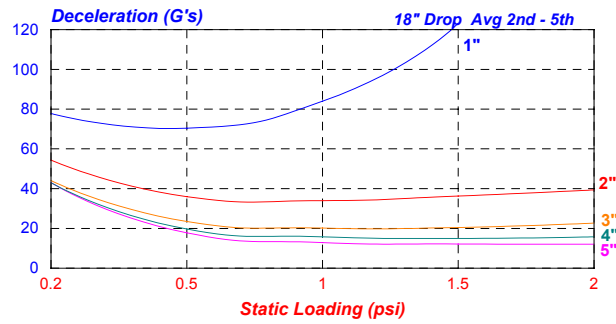

PolyPlank EXT 1.7 pcf Cushion Curves

PolyPlank EXT 2.2 pcf Cushion Curves

PolyPlank EXT 4 pcf Cushion Curves

12" Drop Avg 2nd - 5th

18" Drop Avg 2nd - 5th

24" Drop Avg 2nd - 5th

30" Drop Avg 2nd - 5th

36" Drop Avg 2nd - 5th

42" Drop Avg 2nd - 5th

48" Drop Avg 2nd - 5th

PolyPlank EXT 9 pcf Cushion Curves