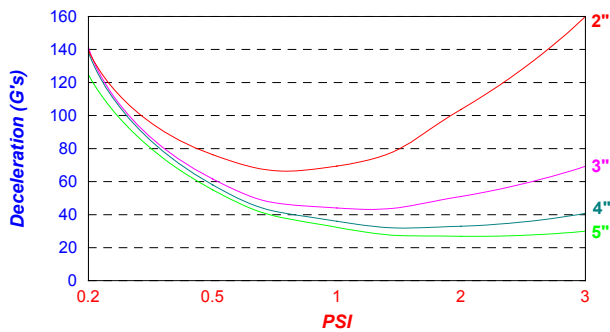

PolyPlank EXT 1.7 pcf Cushion Curves

PolyPlank EXT 2.2 pcf Cushion Curves

PolyPlank EXT 4 pcf Cushion Curves

12" Drop Avg 2nd - 5th

18" Drop Avg 2nd - 5th

24" Drop Avg 2nd - 5th

30" Drop Avg 2nd - 5th

36" Drop Avg 2nd - 5th

42" Drop Avg 2nd - 5th

48" Drop Avg 2nd - 5th

PolyPlank EXT 9 pcf Cushion Curves