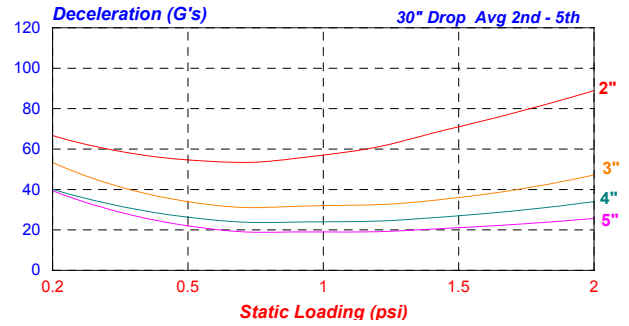

PolyPlank EXT 1.7 pcf Cushion Curves

PolyPlank EXT 2.2 pcf Cushion Curves

PolyPlank EXT 4 pcf Cushion Curves

12" Drop Avg 2nd - 5th

18" Drop Avg 2nd - 5th

24" Drop Avg 2nd - 5th

30" Drop Avg 2nd - 5th

36" Drop Avg 2nd - 5th