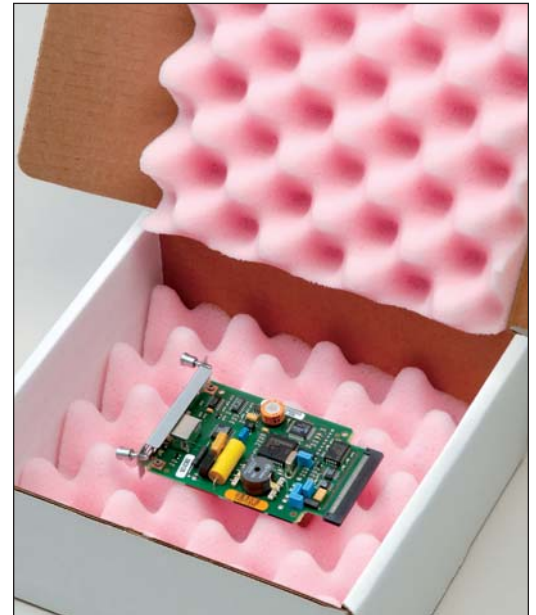

- Reduce packaging time
- Protect against shock damage
- Will not scratch
- Front lock tabs for added security