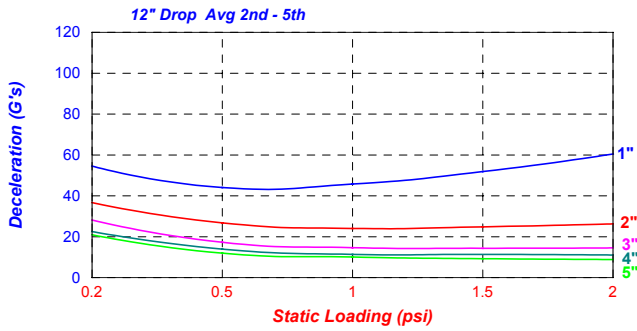

PolyPlank LAM 0.9 pcf Cushion Curves

Cushion Curves for PolyPlank LAM 1.2 pcf

Not to be considered specification. For information only.

PolyPlank LAM 1.7 pcf Cushion Curves

PolyPlank LAM 2.2 pcf Cushion Curves