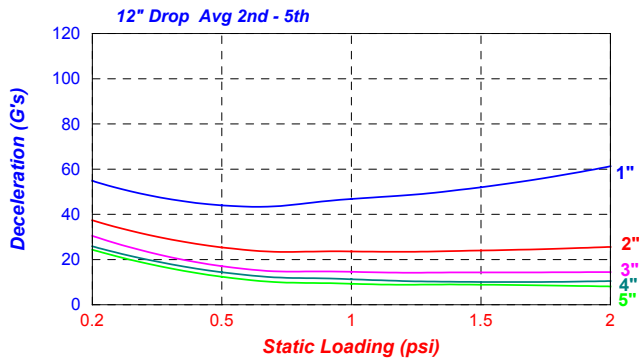

PolyPlank LAM 0.9 pcf Cushion Curves

Cushion Curves for PolyPlank LAM 1.2 pcf

Not to be considered specification. For information only.

PolyPlank LAM 1.7 pcf Cushion Curves

PolyPlank LAM 2.2 pcf Cushion Curves