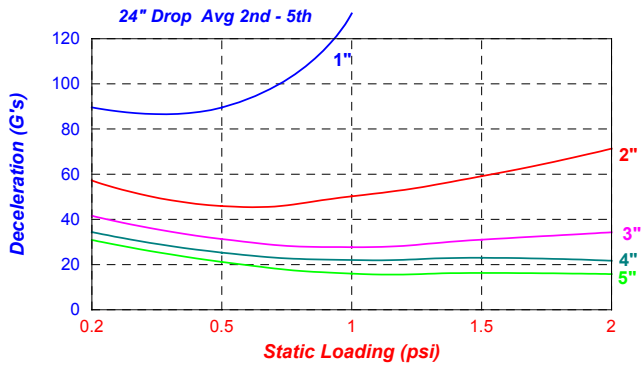

PolyPlank LAM 0.9 pcf Cushion Curves

Cushion Curves for PolyPlank LAM 1.2 pcf

Not to be considered specification. For information only.

PolyPlank LAM 1.7 pcf Cushion Curves

PolyPlank LAM 2.2 pcf Cushion Curves