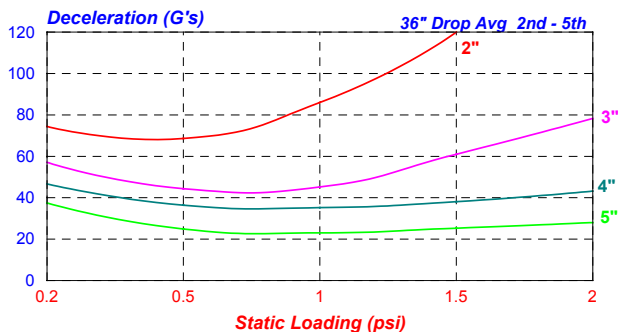

PolyPlank LAM 0.9 pcf Cushion Curves

Cushion Curves for PolyPlank LAM 1.2 pcf

Not to be considered specification. For information only.

PolyPlank LAM 1.7 pcf Cushion Curves

PolyPlank LAM 2.2 pcf Cushion Curves