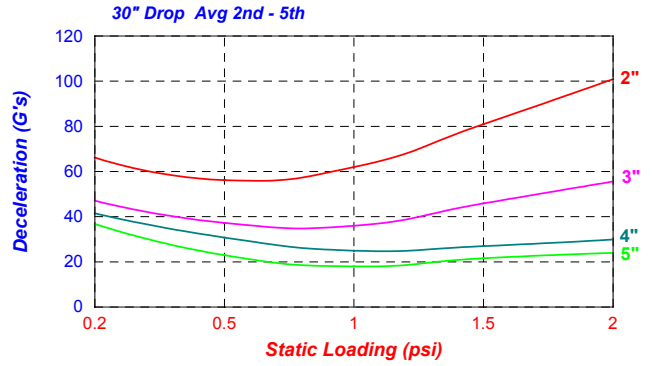

PolyPlank LAM 0.9 pcf Cushion Curves

Cushion Curves for PolyPlank LAM 1.2 pcf

Not to be considered specification. For information only.

PolyPlank LAM 1.7 pcf Cushion Curves

PolyPlank LAM 2.2 pcf Cushion Curves