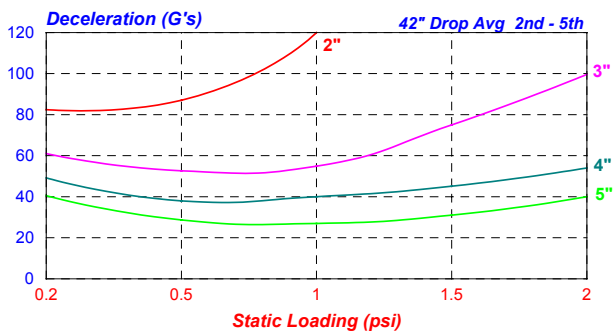

PolyPlank LAM 0.9 pcf Cushion Curves

Cushion Curves for PolyPlank LAM 1.2 pcf

Not to be considered specification. For information only.

PolyPlank LAM 1.7 pcf Cushion Curves

PolyPlank LAM 2.2 pcf Cushion Curves