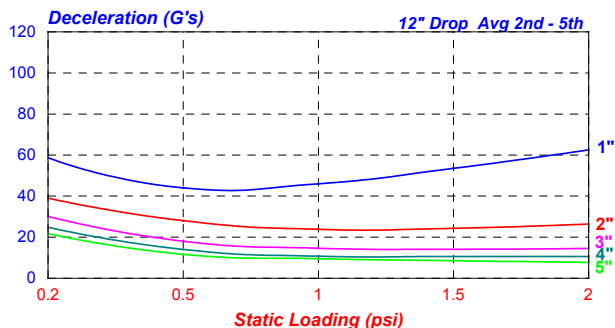

PolyPlank LAM 0.9 pcf Cushion Curves

Cushion Curves for PolyPlank LAM 1.2 pcf

Not to be considered specification. For information only.

PolyPlank LAM 1.7 pcf Cushion Curves

PolyPlank LAM 2.2 pcf Cushion Curves