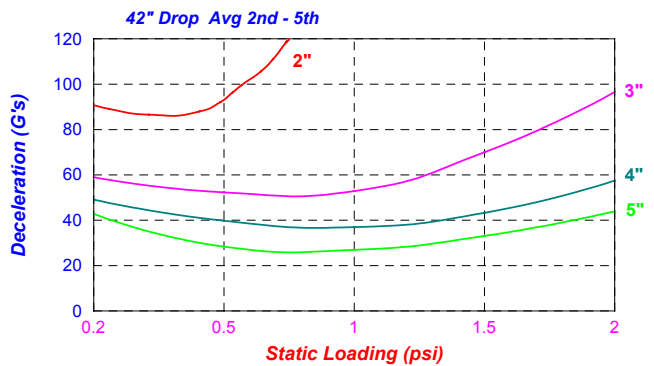

PolyPlank LAM 0.9 pcf Cushion Curves

Cushion Curves for PolyPlank LAM 1.2 pcf

Not to be considered specification. For information only.

PolyPlank LAM 1.7 pcf Cushion Curves

PolyPlank LAM 2.2 pcf Cushion Curves