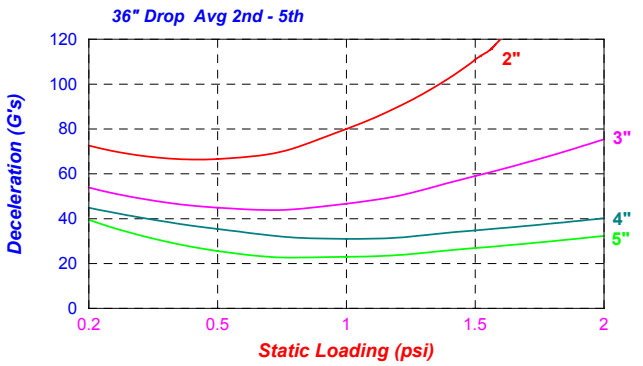

PolyPlank LAM 0.9 pcf Cushion Curves

Cushion Curves for PolyPlank LAM 1.2 pcf

Not to be considered specification. For information only.

PolyPlank LAM 1.7 pcf Cushion Curves

PolyPlank LAM 2.2 pcf Cushion Curves