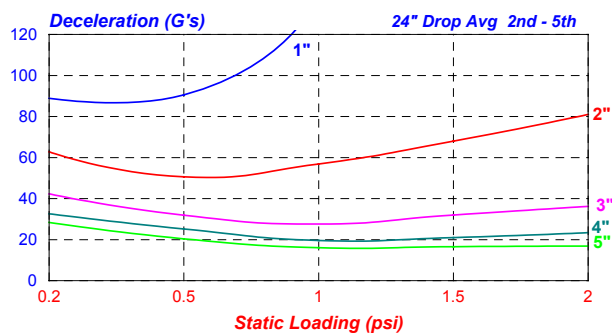

PolyPlank LAM 0.9 pcf Cushion Curves

Cushion Curves for PolyPlank LAM 1.2 pcf

Not to be considered specification. For information only.

PolyPlank LAM 1.7 pcf Cushion Curves

PolyPlank LAM 2.2 pcf Cushion Curves