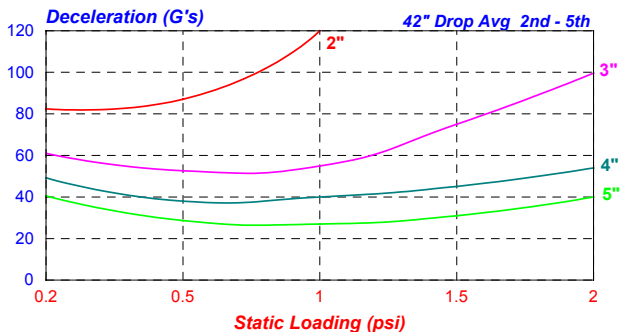

PolyPlank LAM 0.9 pcf Cushion Curves

Cushion Curves for PolyPlank LAM 1.2 pcf

Not to be considered specification. For information only.

PolyPlank LAM 1.7 pcf Cushion Curves

PolyPlank LAM 2.2 pcf Cushion Curves