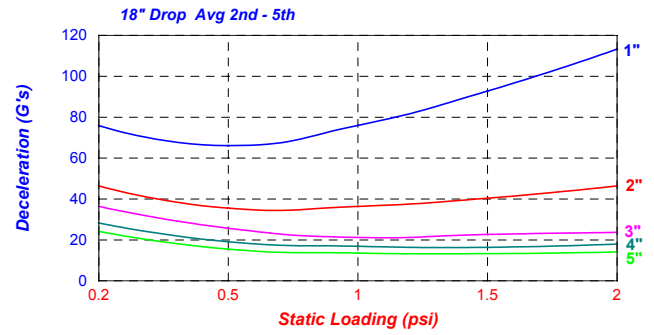

PolyPlank LAM 0.9 pcf Cushion Curves

Cushion Curves for PolyPlank LAM 1.2 pcf

Not to be considered specification. For information only.

PolyPlank LAM 1.7 pcf Cushion Curves

PolyPlank LAM 2.2 pcf Cushion Curves