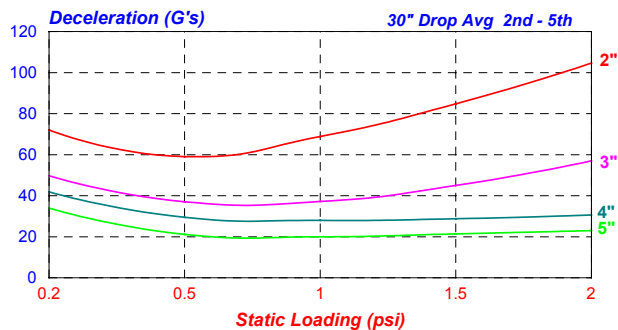

PolyPlank LAM 0.9 pcf Cushion Curves

Cushion Curves for PolyPlank LAM 1.2 pcf

Not to be considered specification. For information only.

PolyPlank LAM 1.7 pcf Cushion Curves

PolyPlank LAM 2.2 pcf Cushion Curves