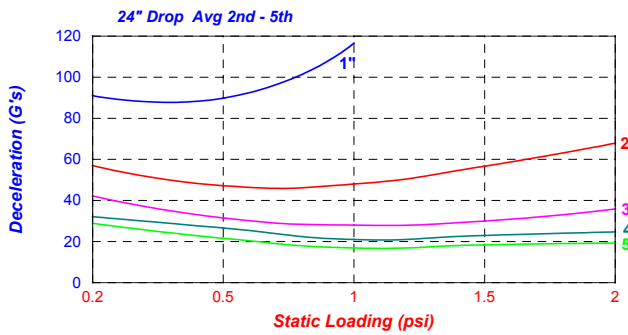

PolyPlank LAM 0.9 pcf Cushion Curves

Cushion Curves for PolyPlank LAM 1.2 pcf

Not to be considered specification. For information only.

PolyPlank LAM 1.7 pcf Cushion Curves

PolyPlank LAM 2.2 pcf Cushion Curves